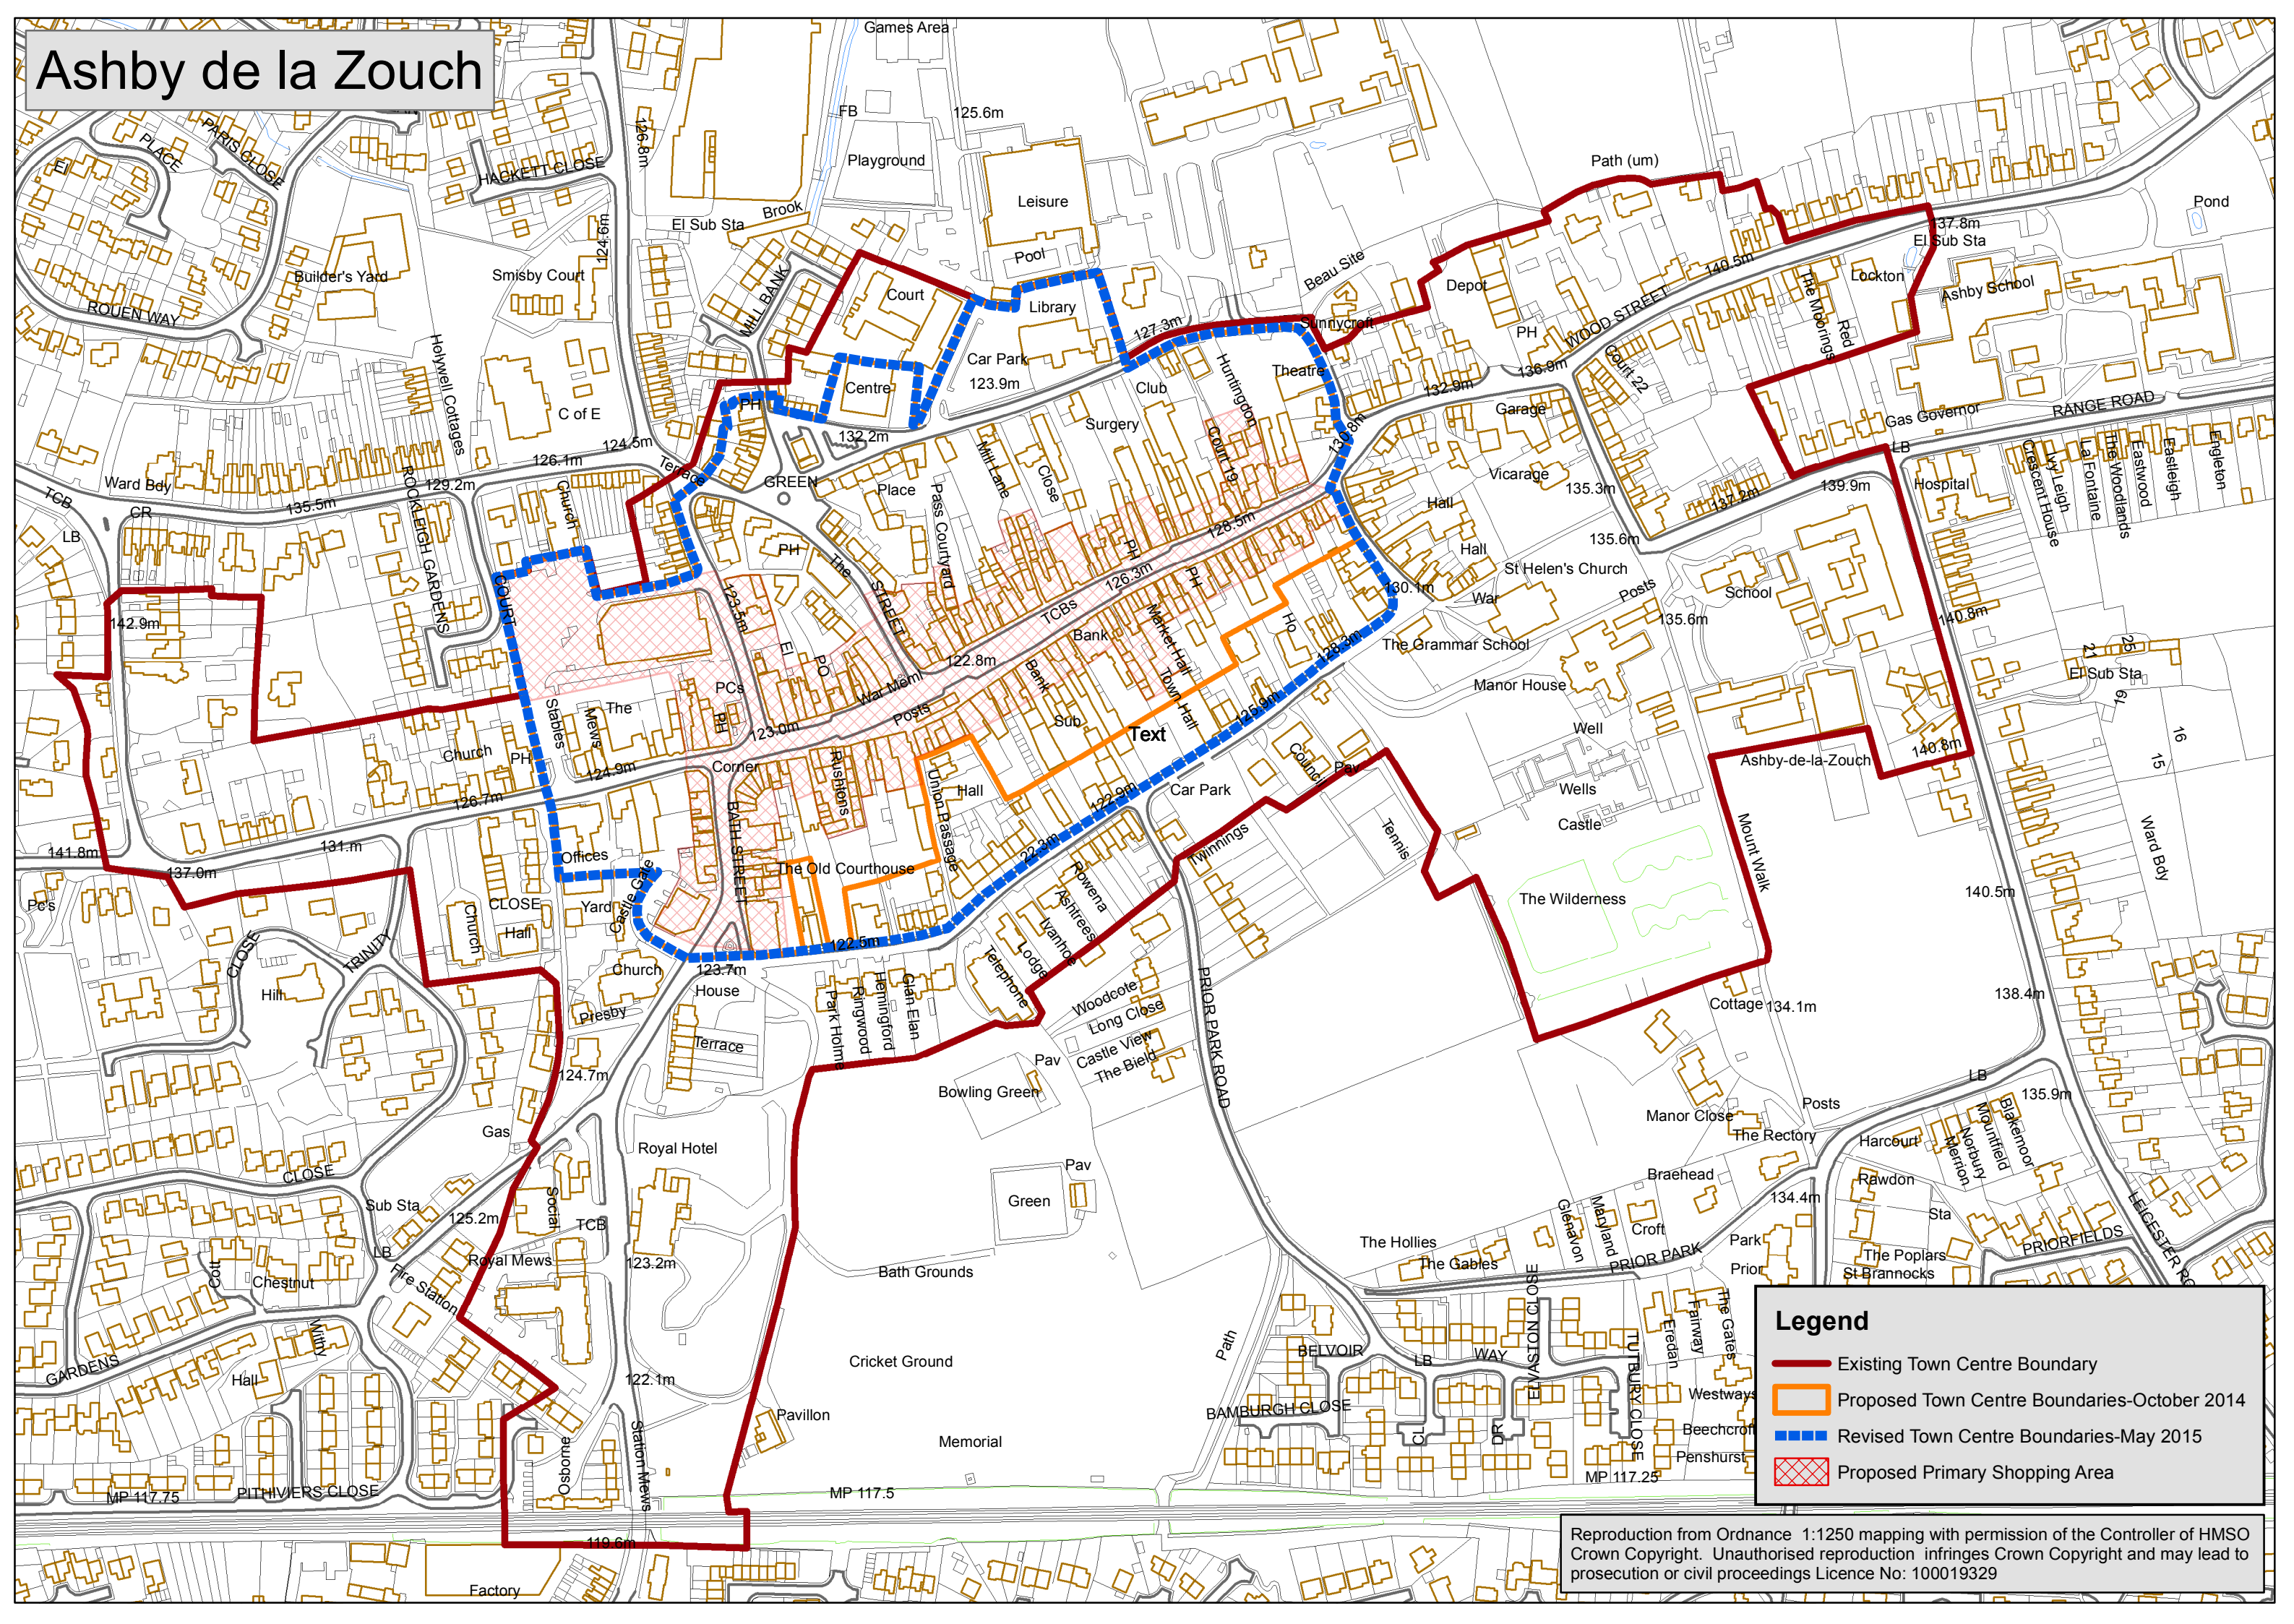

# Ashby de la Zouch

**Legend**

- Existing Town Centre Boundary
- Proposed Town Centre Boundaries-October 2014
- Revised Town Centre Boundaries-May 2015
- Proposed Primary Shopping Area

Reproduction from Ordnance 1:1250 mapping with permission of the Controller of HMSO Crown Copyright. Unauthorised reproduction infringes Crown Copyright and may lead to prosecution or civil proceedings Licence No: 100019329